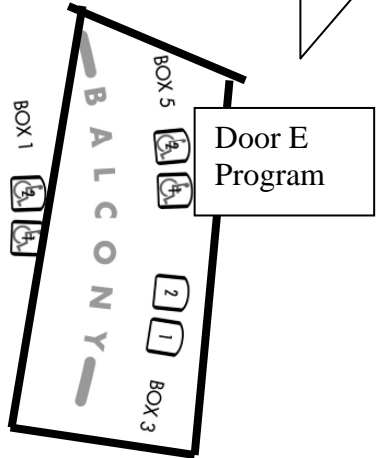

Exit Door F to South Stairs & South Entrance to Irish Green

- Rows AA-CC

Exit Door E to South Stairs & South Entrance to Irish Green

- Rows AA-CC

Exit Door H to South Stairs & South Entrance to Irish Green

- Boxes 4 & 6

Exit Door G to Stairwell 7 and to the East Dock

- Boxes 3 & 5

DECIO MAINSTAGE THEATRE